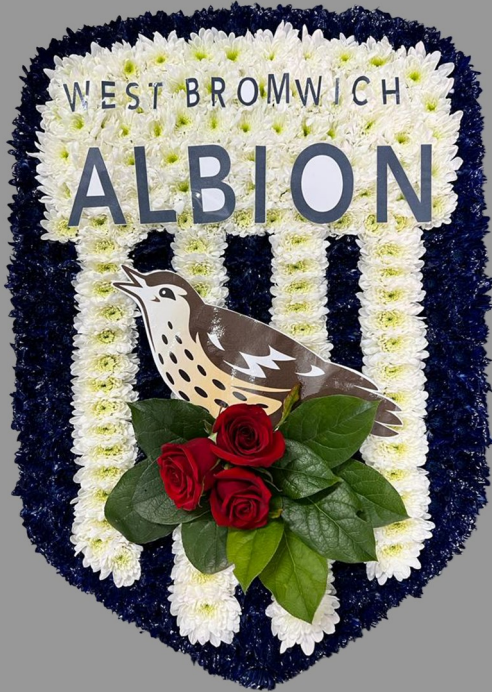

Team Badges

Price upon request